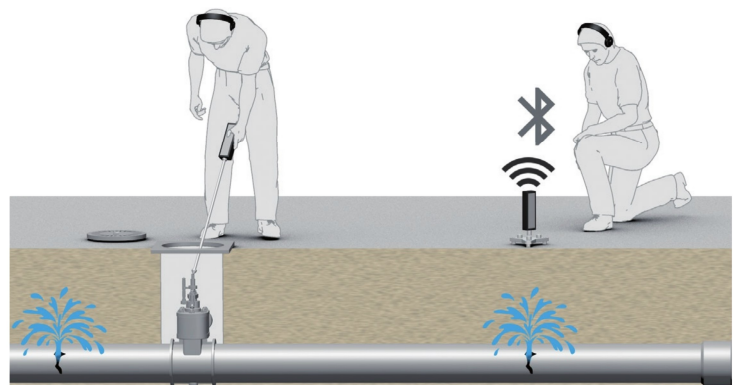

House connections
Distribution pipelines
Trunk main pipelines
Transmission main pipelines

PINPOINTING
CORRELATION
PRELOCATING
PIPE SEARCHING
MONITORING

Aqua M40

Compact device to prelocate a leakage

QUICKLY AND RELIABLY PRELOCATING THANKS TO COMPACT DESIGN

Bluetooth headphones

Charging accessories

Holding magnet

Tripod

Extensions

Transport case

 APPLICATION

- Prelocating on plastic and metal pipes
- Prelocating with contact tip or holding magnet
- Pinpointing with little tripod feasible